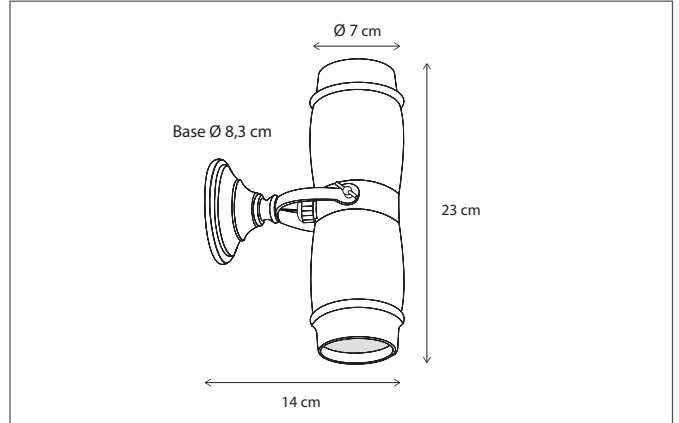

For warmer light, add Kelvin Killer® - see accessories.
For enhanced light dispersion and/or anti-glare effect, add frosted glass filter - see accessories.
Lamps not included, consult light source guide for our advice.

376