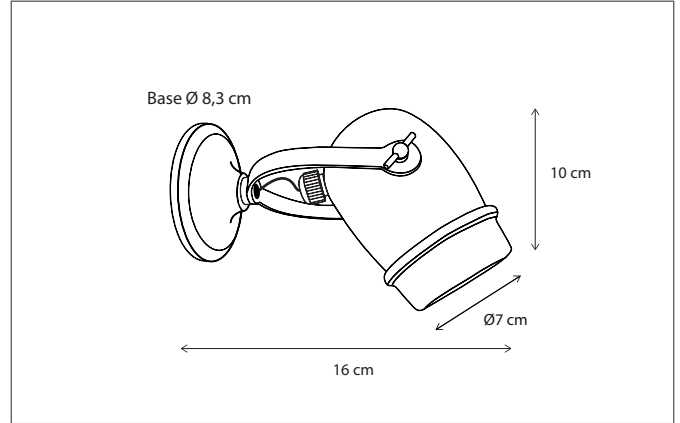

For warmer light, add Kelvin Killer® - see accessories.
For enhanced light dispersion and/or anti-glare effect, add frosted glass filter - see accessories.
Lamps not included, consult light source guide for our advice.

374