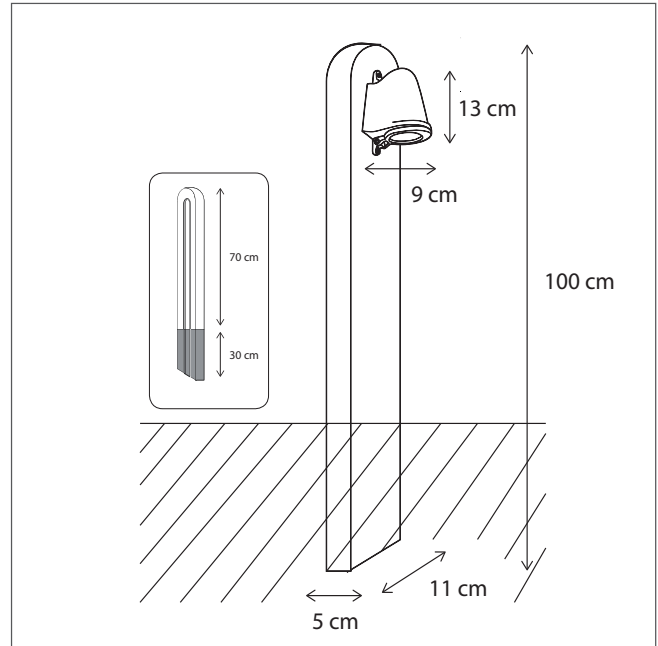

The tropical and extremely strong hardwood padouk is used for the pole. Sun exposure (UV light) induces a rapid colour change from red to grey.

For warmer light, add Kelvin Killer® - see accessories.

Lamps not included, consult light source guide for our advice.

420

CODE	TYPE	FINISH	WATT	VOLT	FITTING
BAL001003	Balume on wooden pole	Bronze	8	230	GU10
BAL101003	Balume on wooden pole	Brushed nickel	8	230	GU10
BAL201003	Balume on wooden pole	Chrome	8	230	GU10
BAL301003	Balume on wooden pole	Polished brass	8	230	GU10