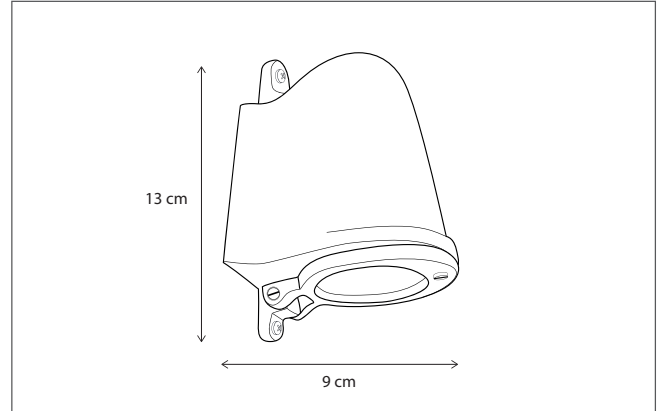

WALL | BALUME

For warmer light, add Kelvin Killer® - see accessories.  
Lamps not included, consult light source guide for our advice.

373

CODE	TYPE	FINISH	WATT	VOLT	FITTING
BAL001002	Balume wall	Bronze	8	230	GU10
BAL101002	Balume wall	Brushed nickel	8	230	GU10
BAL201002	Balume wall	Chrome	8	230	GU10
BAL301002	Balume wall	Polished brass	8	230	GU10